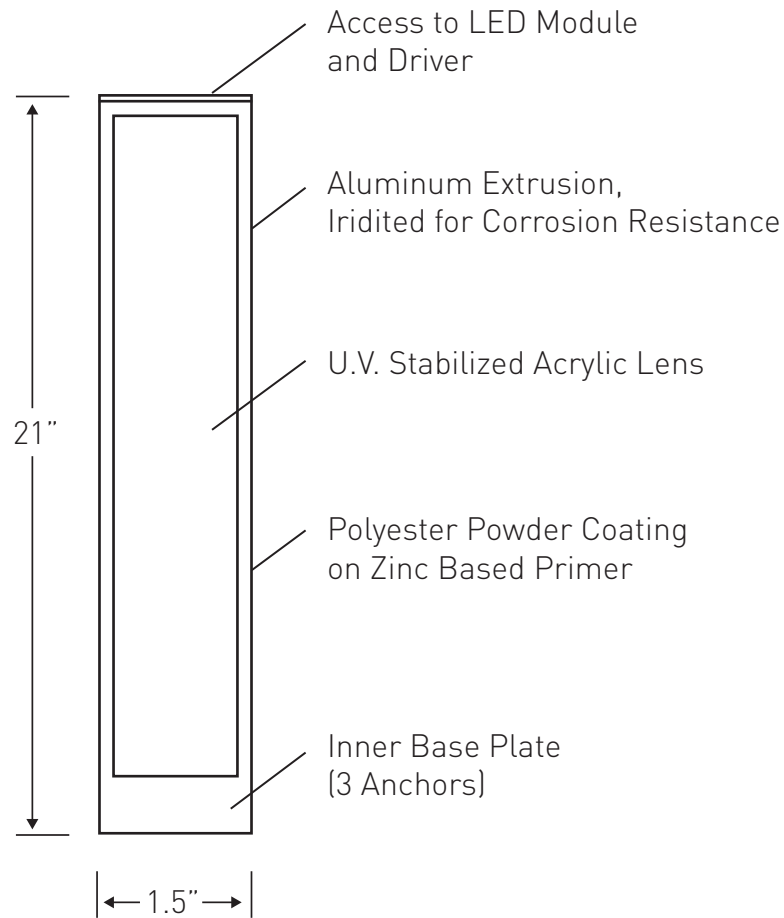

FRONT AND BACK VIEW

SIDE VIEW

Polyester Powder Coat Over Zinc Based Primer
Available in Matte Black (MB), Matte Bronze (BZ),
Matte White (MW), Silver Gray (SG), or Custom Color (CC)

No Scale Drawing

ELCAST LIGHTING

SERIES BRR-21 LED

6W-3000K – 120V

815 S. Kay Ave., Addison, IL 60101
630.543.5390 • www.ElcastLtg.com
ElcastLtg@ElcastLtg.com

Made in USA

02-2019